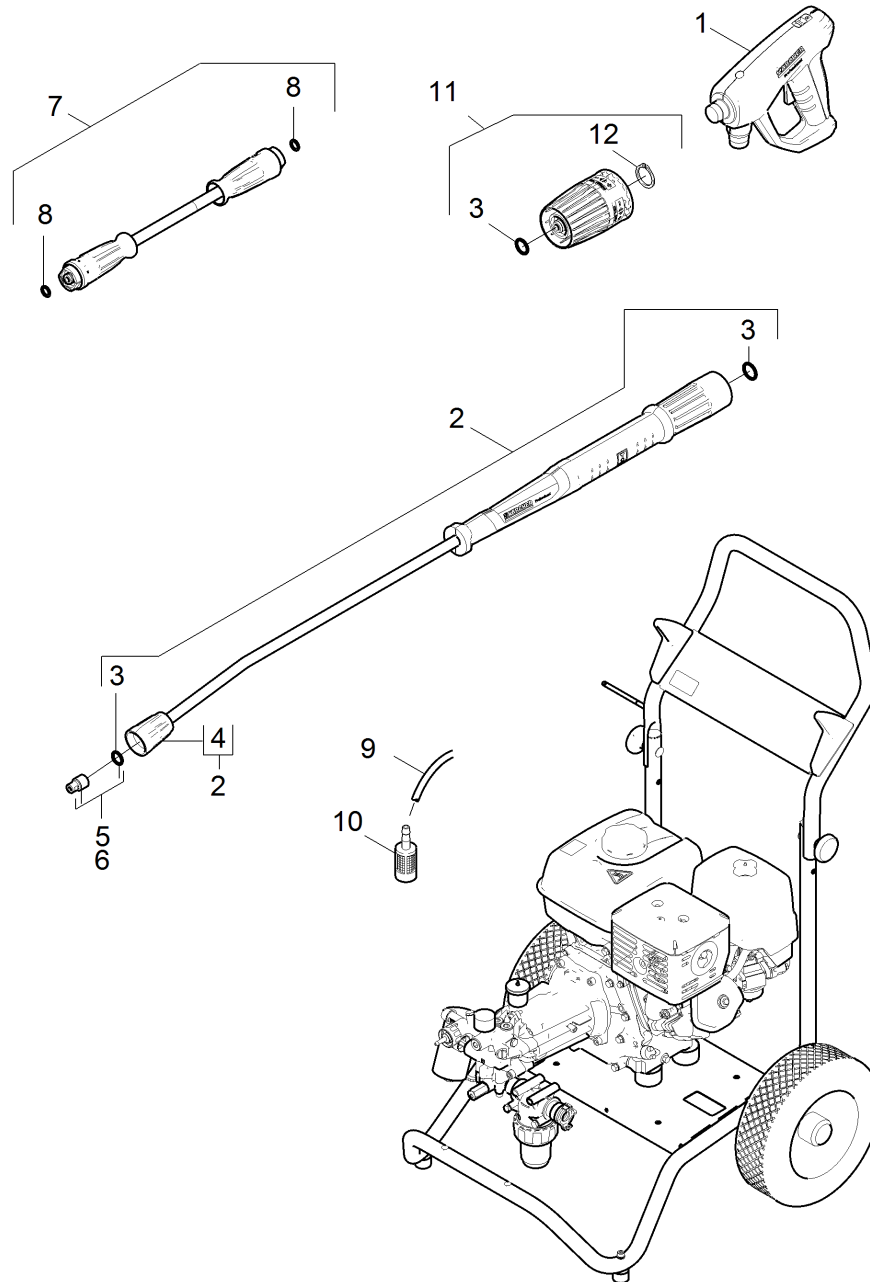

1030 Short spare parts list (1.187-906.3)

Professional \ High pressure cleaner cold water \ Combustion engine \ HD 9/23 G *EU \ Short spare parts list

1030 Short spare parts list (1.187-906.3)

Professional \ High pressure cleaner cold water \ Combustion engine \ HD 9/23 G *EU \ Short spare parts list

KÄRCHER

POS	Article no.	Description	Quantity	Unit
1	4.118-005.0	EASY!Force Advanced	1.000	ST
2	4.112-000.0	Jet pipe TR 1050 mm	1.000	ST
3	2.880-001.0	Spare part set seals TR	1.000	ST
4	4.112-011.0	Protection part TR only for replacement	1.000	ST
5	2.113-010.0	Power nozzle TR 25048	1.000	ST
6	2.113-020.0	Nozzle chemical TR 25250	1.000	ST
7	6.110-033.0	Hose assembly TR DN8 31,5MPa 15m	1.000	ST
8	2.880-154.0	O-Ring kit	1.000	ST
9	6.388-216.0	Hose DN 5	0.500	M
10	5.731-652.0	Filter with weight	1.000	ST
11	4.118-008.0	Rotary controller TR 416L	1.000	ST
12	7.343-069.0	Locking ring 25x1,2-1.4122 DIN 471	1.000	ST